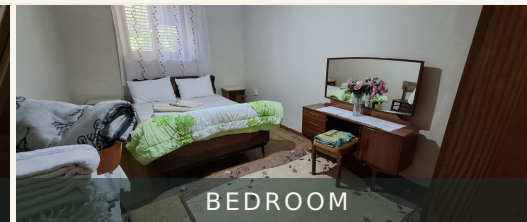

Garden Cottage

LEFKE | PRIVATE GARDEN & TERRACE | VALLEY VIEWS

FROM
£50 / night

SLEEPS

Up to 4

ROOMS

2

TO THE DERGAH

15 min
walk

PRICE

From £50 per night
(whole unit)

NOTE

Discounts for stays over 10
nights

WI-FI

AIR CONDITIONING

WOOD BURNER

PRIVATE GARDEN

TERRACE

PARKING

BEDROOM