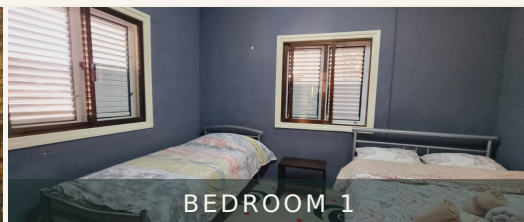

Family Garden House

LEFKE | PRIVATE GARDEN & STONE FIREPLACE

FROM
£30 pp / night

SLEEPS

Up to 7

ROOMS

3

WI-FI

WASHING MACHINE

AIR CONDITIONING

PRIVATE GARDEN

STONE FIREPLACE

PARKING

TO THE DERGAH

7 min

walk

HIGHLIGHTS

Lush private garden with orchard views & stone fireplace

NOTE

Groups welcome | Discounts over 10 nights

BEDROOM 1