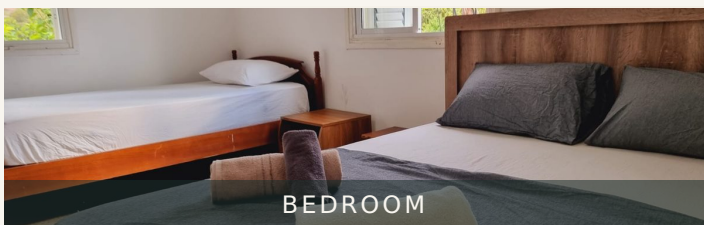

Upper Terrace Apartment

UPSTAIRS

LEFKE | UPPER FLOOR | 3 MIN WALK TO DERGAH

FROM
£30 pp / night

SLEEPS
Up to 5

ROOMS
2

TO THE DERGAH

3 min
walk — closest

- WI-FI
- WASHING MACHINE
- DISHWASHER
- UPPER FLOOR
- PARKING

FLOOR

Upper floor

NOTE

Groups welcome | Discounts over 10 nights

BEDROOM