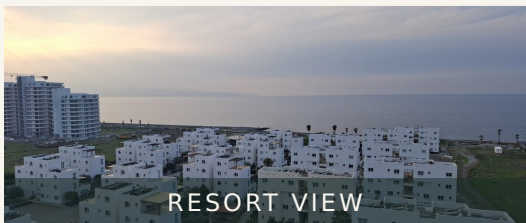

RESORT VIEW