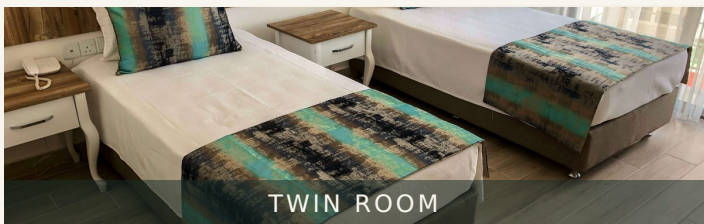

## PRICE

From £65 per night

AIR CONDITIONING

EN SUITE BATHROOM

MINI FRIDGE

TV

INTERCONNECTED ROOMS

PARKING