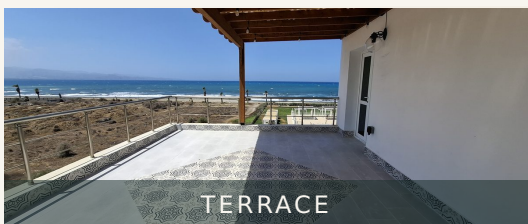

FROM DERGAH

**20 min**  
drive

RESORT FACILITIES

Pool | Sauna | Restaurant | Gym  
| Spa

PRICE

From £120 per night

TERRACE

SEA VIEW DINING