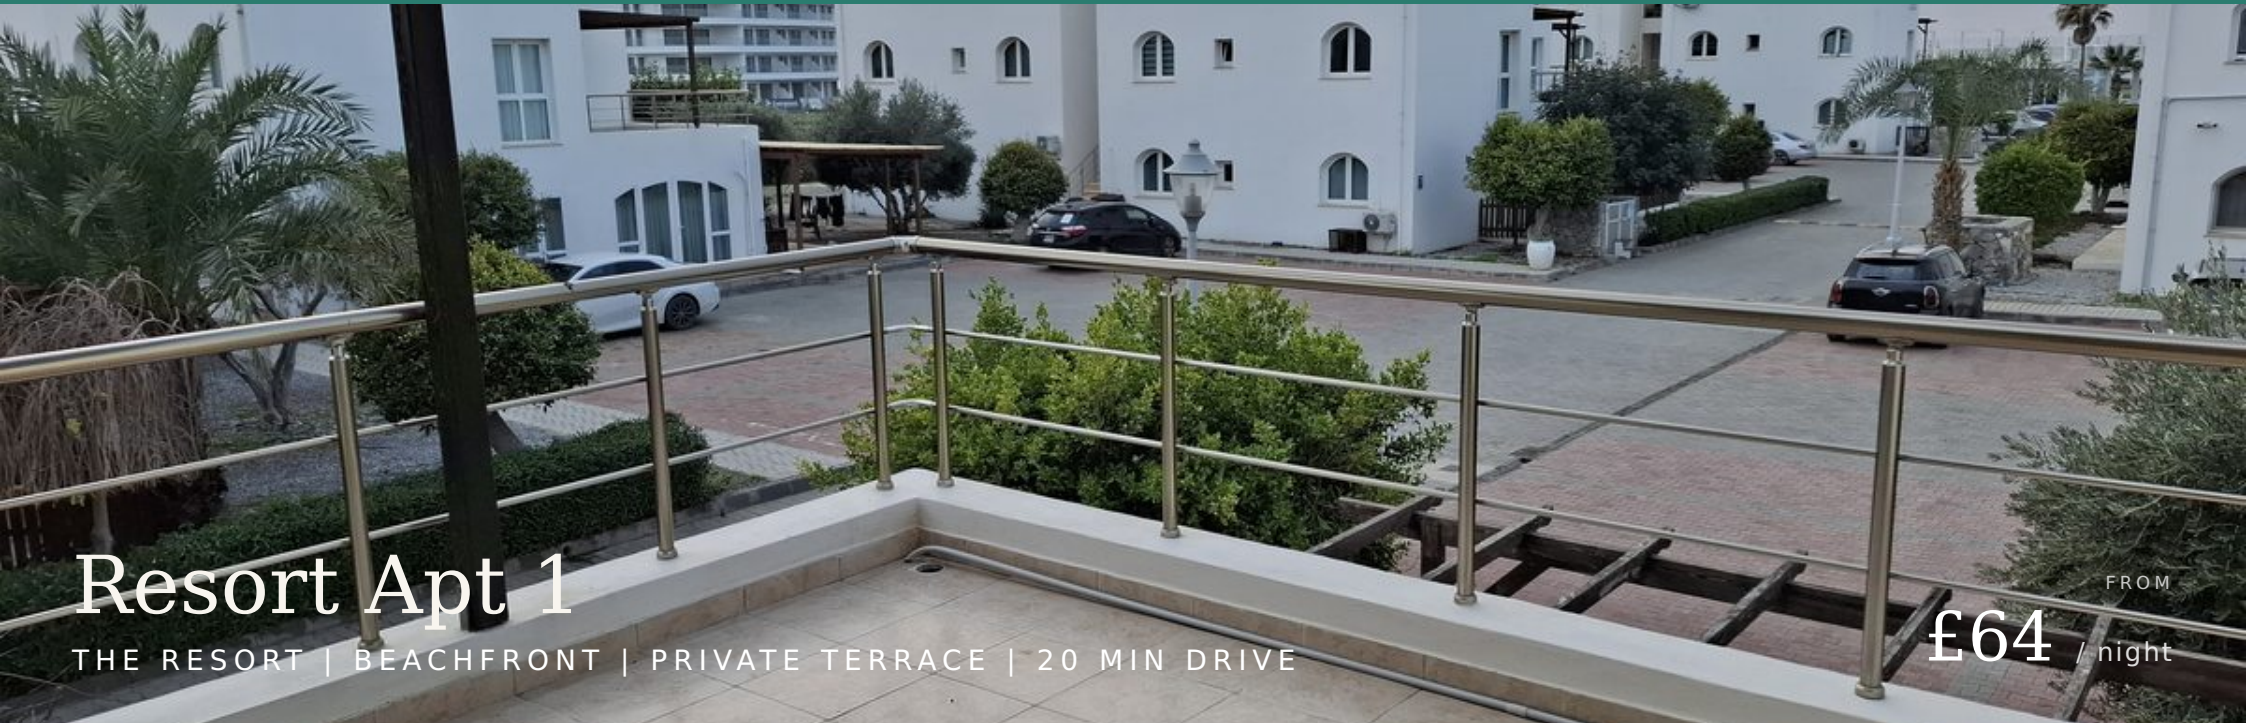

Resort Apt 1

THE RESORT | BEACHFRONT | PRIVATE TERRACE | 20 MIN DRIVE

FROM
£64 / night

BEDROOMS

2

SLEEPS

Up to 4

POOL ACCESS

PRIVATE TERRACE

AIR CONDITIONING

FULL KITCHEN

TV

WASHING MACHINE

BALCONY

PARKING

FROM DERGAH

20 min
drive

RESORT FACILITIES

Pool | Sauna | Restaurant | Gym
| Spa

PRICE

From £64 per night