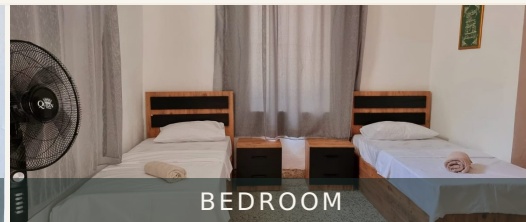

Courtyard Residence

GROUPS

LEFKE | OTTOMAN HERITAGE BUILDING | OUTSIDE SITTING AREA

FROM
£30 pp / night

SLEEPS
Up to 15

ROOMS
5

TO THE DERGAH

10 min
walk

IDEAL FOR

Large groups &
extended families

NOTE

Groups welcome | Discounts
over 10 nights

WI-FI

WASHING MACHINE

OUTSIDE SITTING AREA

COVERED TERRACE

AIR CONDITIONING

PARKING

BEDROOM