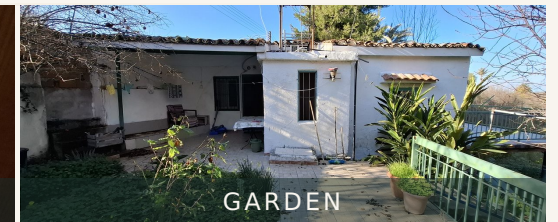

PRIVATE GARDEN

TERRACE

PARKING

KITCHEN

SITTING ROOM

BEDROOM

GARDEN

# Stone Studio

STUDIO

LEFKE | RESTORED LIMESTONE WALLS | CENTRAL LOCATION

FROM

£54 / night

SLEEPS

Up to 3

TYPE