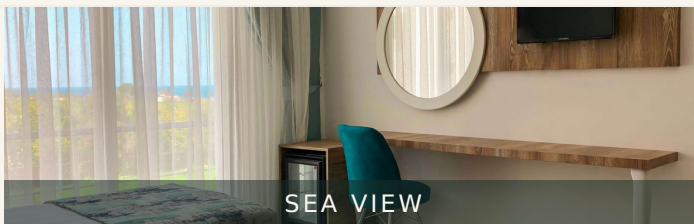

Velmer Hotel

LEFKE | MODERN HOTEL | SEA & GARDEN VIEWS

FROM
£65 / night

ROOM TYPES

Double, Twin, Family

DISTANCE

10 min drive

FROM DERGAH

10 min
drive

PRICE

From £65 per night

AIR CONDITIONING

EN SUITE BATHROOM

MINI FRIDGE

TV

INTERCONNECTED ROOMS

PARKING

SEA VIEW